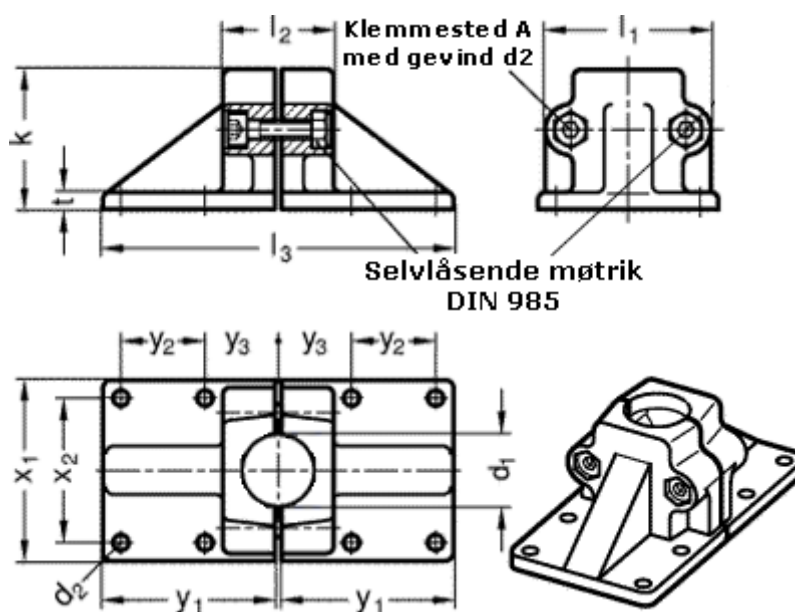

Article number: 20167B502SW

Description: Wide base clamp GN167-B50-2-SW
GN167

Measures

d1 = B50	x1 = 115
d2 = 11	x2 = 90
d3 = M10	y1 = 108
k = 91	y2 = 50
l1 = 98	y3 = 45
l2 = 70	
l3 = 218	
t = 14	